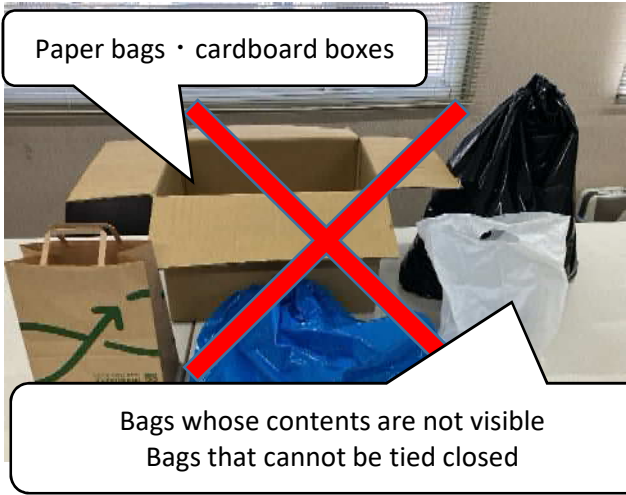

× Garbage bags that cannot be used

- × Bags whose contents are not visible
- × Bags that tear easily, bags that allow liquid to seep out
- × Bags that cannot be tied closed
- × Other City Designated Garbage Bags

For the safety of workers and the stable operation of waste disposal facilities, please cooperate by following the garbage disposal rules.

【Contact】 Hamamatsu City Environmental Department General Waste Disposal Measures Division
TEL 053-453-0011 (Excluding Saturdays, Sundays, and national holidays)